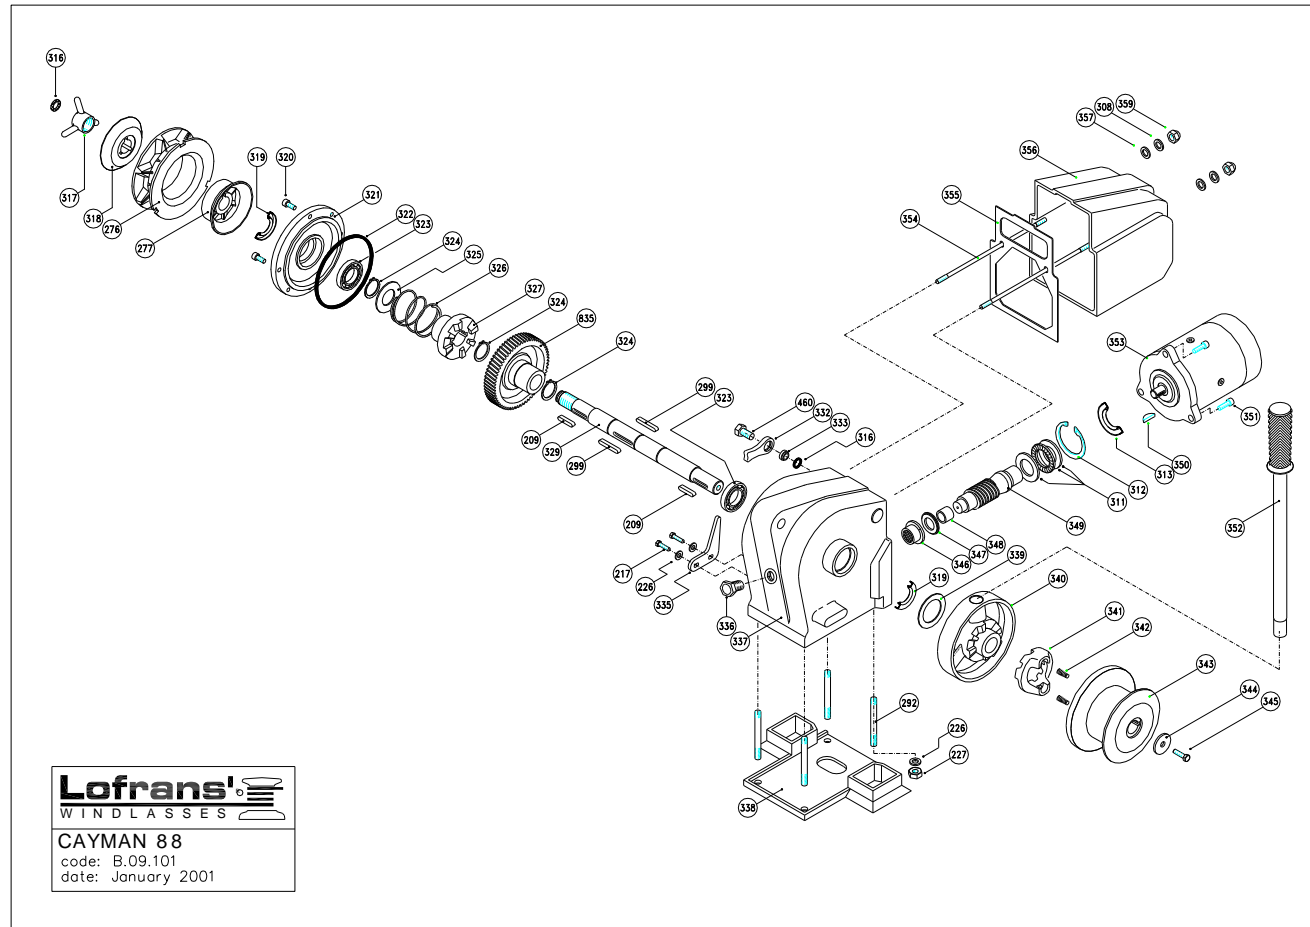

9 LISTA PARTI

9 PART LIST

9 LISTE DE PIECES

9 LISTA PARTI

9 LISTA PARTI

**Lofrans!**  
WINDLASSES

**CAYMAN 88**  
code: B.09.101  
date: January 2001

# CAYMAN 88

Item	Description	Kit	Q.ty
209	Key - 6x6x30	Kit C	4
217	Hex hd screw M8x20	Kit B	2
226	Washer for screw M8	Kit B	6
227	Nut - M8	Kit B	4
276a	Gipsy chain 6 Iso - Din 766		1
276b	Gipsy chain 7 Iso - 1/4" G40		1
276c	Gipsy chain 8 Iso - Din 766 - 5/16" BBB		1
276d	Gipsy chain 5/16 G40		1
276e	Gipsy chain 10 Iso - 3/8 G40		1
276f	Gipsy chain 3/8 Din 766 - 10 Din 766		1
276g	Gipsy chain 3/8 BBB		1
276h	Gipsy chain 3/8 PC		1
277	Clutch cone - inner		1
292a	Stud - M8x76		4
308	Washer for screw M6	Kit B	2
311	Thrust bearing - 51105		1
312	Circlip - 43 Din 472	Kit D	1
313	Seal - 25x43x9	Kit A	1
316	O Ring seal - 117	Kit A	2
317	Wingnut		1
318a	Clutch cone - outer		1
318b	Clutch cone- outer (for gipsy type e-f-g-h)		1
319	Seal - 25x42x6	Kit A	2
320	Hd cap screw - M6x16	Kit B	4
321	Cover		1
322	O Ring seal - 4437	Kit A	1
323	Bearing - 6005		2
324	Circlip - 25 Din 471	Kit D	3
325	Washer		1
326	Spring		1
327	Dog clutch		1
329	Main shaft		1
332	Pawl		1
333	Spacer		1
335	Stripper for gipsy type a - b - c - d		1
335a	Stripper for gipsy type e - f - g - h		1
336	Oil plug 3/8"		1
337	Body		1
338	Gasket		1
339	Nylon washer		1
340	Emergency wheel		1
341	Emergency dog clutch		1
342	Spring		2
343	Drum		1
344	Washer		1
345	Hex hd screw M6x20	Kit B	1
346	Combined bearing - Rax 720		1
347	Thrust ring - CP 32035		1
348	Ring - IM 1520164		1
349	Worm		1
350	Round key - 4x6,5	Kit C	1
351	Hd cap screw - M6x20	Kit B	3
352	Handle		1
353a	Electric motor 700W 12V		1
353b	Electric motor 700W 24V		1
353c	Electric motor 1000W 12V		1
353d	Electric motor 1000W 24V		1
354	Stud - M6x180		2
355	Gasket		1
356a	Motor cover		1
356b	White motor cover		1
357	Nylon washer for screw M6	Kit B	2
359	Cap nut M6	Kit B	2
460	Hex hd screw M10x20	Kit B	1
835	Wormwheel		1