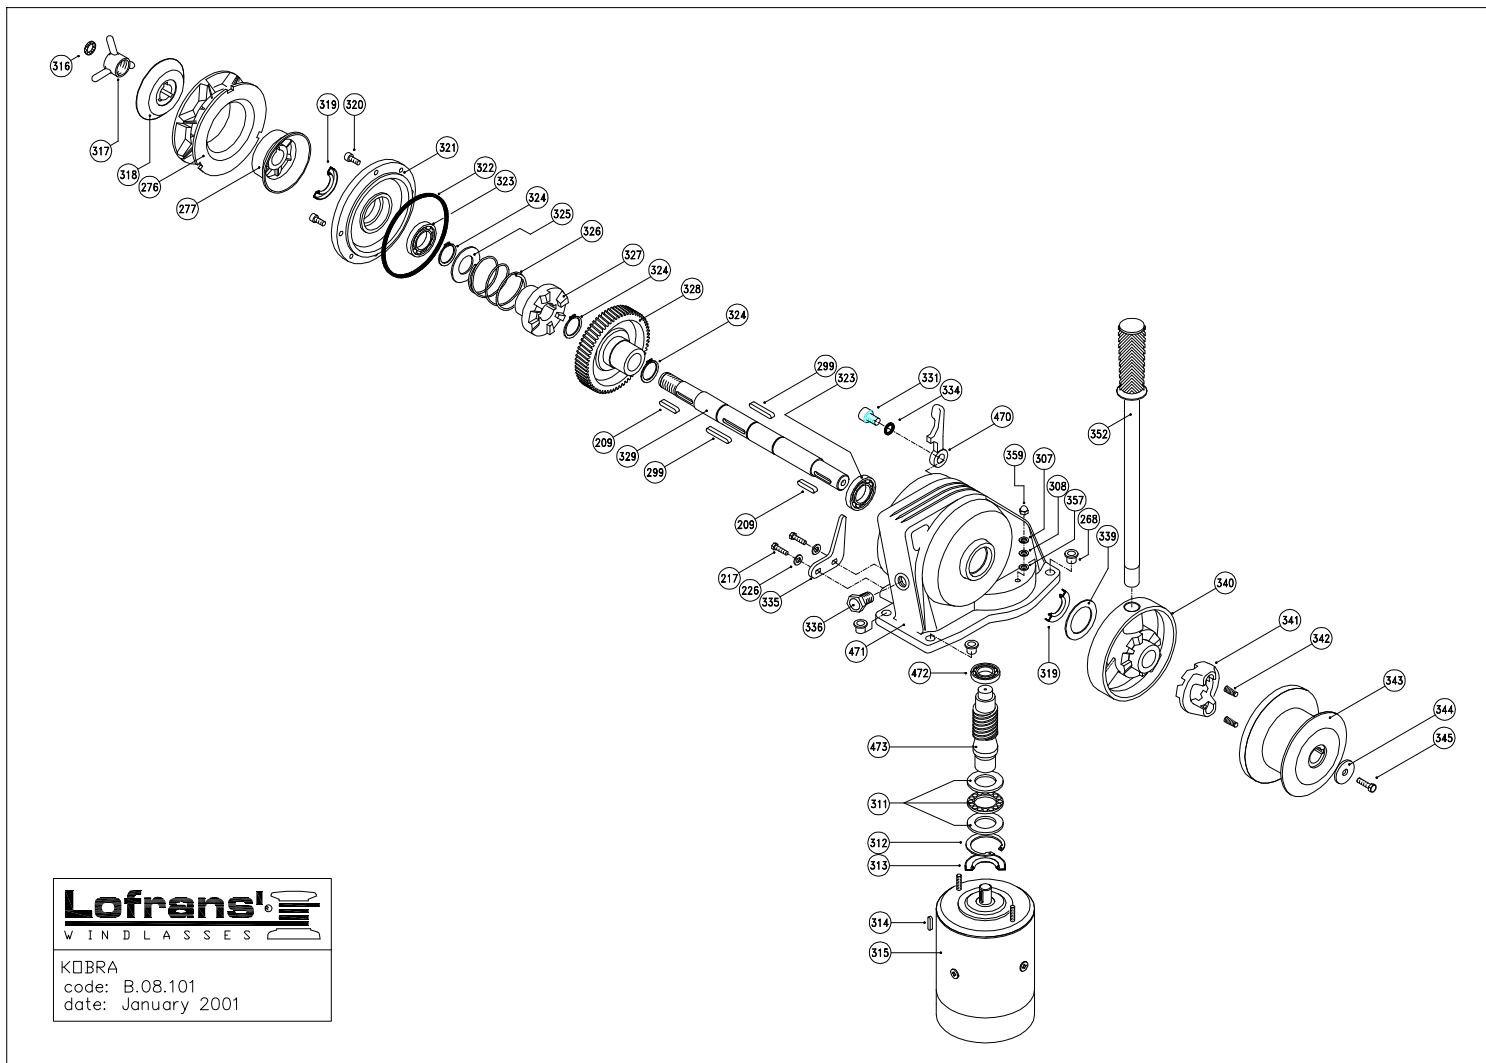

9 LISTA PARTI

9 PART LIST

9 LISTE DE PIECES

9 LISTA PARTI

9 LISTA PARTI

**Lofrans!**  
WINDLASSES

KOBRA  
code: B.08.101  
date: January 2001

# KOBRA

Item	Description	Kit	Q.ty
209	Key - 6x6x30	Kit C	4
217	Hex hd screw M8x20	Kit B	2
226	Washer for screw M8	Kit B	2
268	Nylon bush		4
276a	Gipsy chain 6 Iso - Din 766		1
276b	Gipsy chain 7 Iso - 1/4" G40		1
276c	Gipsy chain 8 Iso - Din 766 - 5/16" BBB		1
276d	Gipsy chain 5/16 G40		1
276e	Gipsy chain 10 Iso - 3/8 G40		1
276f	Gipsy chain 3/8 Din 766 - 10 Din 766		1
276g	Gipsy chain 3/8 BBB		1
276h	Gipsy chain 3/8 PC		1
277	Clutch cone - inner		1
307	Spring washer for screw M6	Kit B	2
308	Washer for screw M6	Kit B	2
311	Thrust bearing - 51105		1
312	Circlip - 43 Din 472	Kit D	1
313	Seal - 25x43x9	Kit A	1
314	Key - 5x5x15	Kit C	1
315a	Electric motor 700W 12V		1
315b	Electric motor 700W 24V		1
315c	Electric motor 1000W 12V		1
315d	Electric motor 1000W 24V		1
316	O Ring seal - 117	Kit A	2
317	Wingnut		1
318a	Clutch cone - outer		1
318b	Clutch cone- outer (for gipsy type e-f-g-h)		1
319	Seal - 25x42x6	Kit A	2
320	Hd cap screw - M6x16	Kit B	4
321	Cover		1
322	O Ring seal - 4437	Kit A	1
323	Bearing - 6005		2
324	Circlip - 25 Din 471	Kit D	3
325	Washer		1
326	Spring		1
327	Dog clutch		1
328	Wormwheel		1
329	Main shaft		1
332	Pawl		1
333	Spacer		1
335	Stripper for gipsy type a - b - c - d		1
335a	Stripper for gipsy type e - f - g - h		1
336	Oil plug 3/8"		1
339	Nylon washer		1
340	Emergency wheel		1
341	Emergency dog clutch		1
342	Spring		2
343	Drum		1
344	Washer		1
345	Hex hd screw M6x20	Kit B	1
352a	Handle		1
357	Nylon washer for screw M6	Kit B	2
359	Cap nut M6	Kit B	2
369	Washer for screw M10	Kit B	1
460	Hex hd screw M10x20	Kit B	1
471	Body		1
472	Bearing - 16100		1
473	Worm		1

Item	Description	Kit	Q.ty
KA08101	Kit A - Seals		1
KB08101	Kit B - Screw&Nuts		1
KC08101	Kit C - Keys		1
KD08101	Kit D - Circlips		1

9 LISTA PARTI

9 PART LIST

9 LISTE DE PIECES

9 LISTA PARTI

9 LISTA PARTI